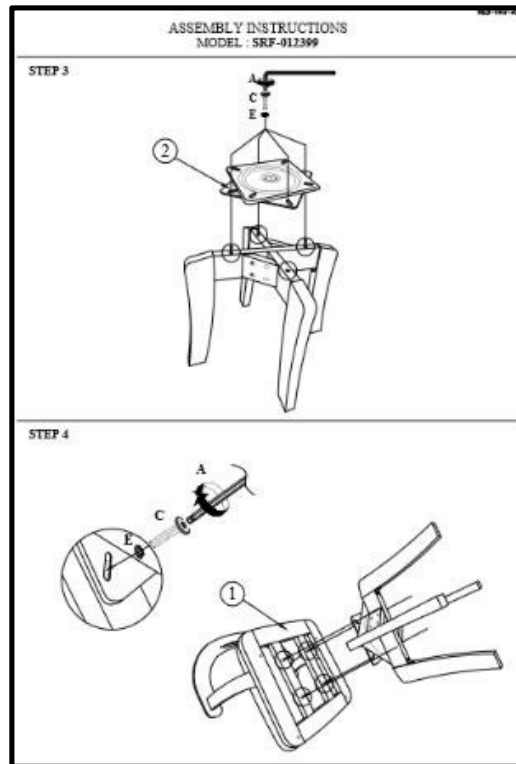

Steps taken for improvement – Design modifications

- Construction of chair leg frame is modified from existing assembled condition to the knock-down construction
- Armrest thickness & leg sections are improved by 10 mm
- Advance wood Processing facility used to avoid finishing damages