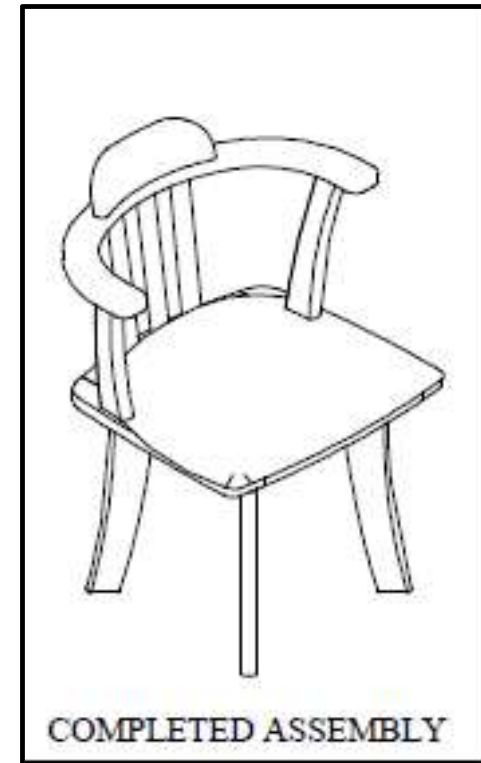

Steps taken for improvement – Design modifications

- Construction of chair leg frame is modified from existing assembled condition to the knock-down construction
- Armrest thickness & leg sections are improved by 10 mm
- Advance wood Processing facility used to avoid finishing damages