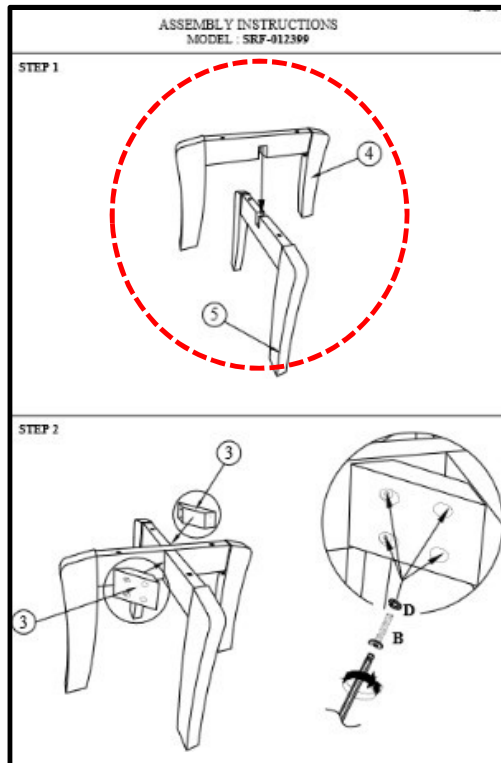

Steps taken for improvement – Design modifications

- Construction of chair leg frame is modified from existing assembled condition to the knock-down construction
- Armrest thickness & leg sections are improved by 10 mm
- Advance wood Processing facility used to avoid finishing damages