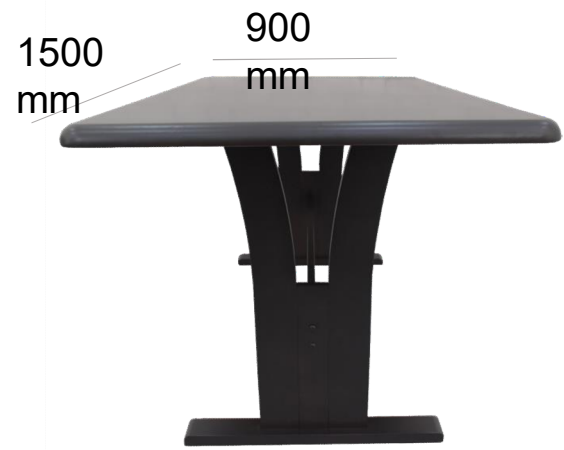

The . Plus dining table crafted from a solid rubberwood frame which stands on top of uniquely designed & structured legs is the perfect addition to the dining space. The rounded corners and streamlined silhouette add a touch of contemporary appeal, whereas the minimalistic structure give it a simple yet sophisticated look. The table offers more than enough space for you and your loved ones to gather while the open design of the legs lends a sleek appearance. The smooth and easy-to-clean table comes with a natural finish and can seat up to six comfortably.

No sharp edges and corners makes the set safe around children & adults

Quadra-Pod Design

The unique quadra-pod leg design of the chairs add to overall aesthetics of the set

Durable & Premium

Solid rubberwood structure of the table & chair ensure the best durability and elegance

Dining Table Dimensions & Material Specifications

Dining Chair Dimensions & Material Specifications

Issues faced in earlier version of . Plus dining chair

Issues :

- Hairline crack generated over the Wooden joint in Armrest of . Chair as shown
- Transit Damages wherein leg and armrest breaking observed